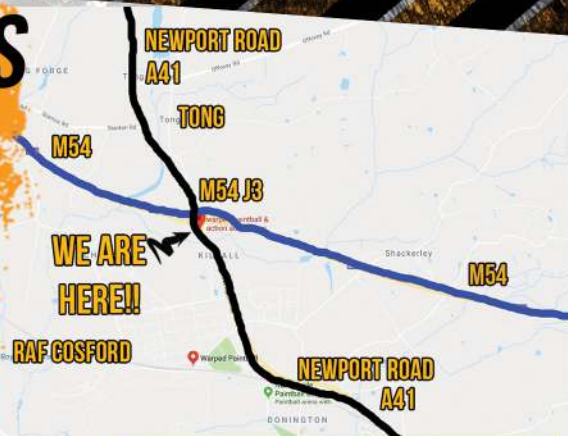

WHERE ARE WE?

POST CODE: TF11 8PN

WARPED SPORTS

CASTLE WOOD
NEWPORT ROAD
TONG
COSFORD
TF11 8PN
J3, M54

JUST OFF J3, M54
WAIT AT CAR PARK ONE TO BE GREETED WHEN ARRIVING

FIND US ON FACEBOOK!

@WARPEDSPORTS

PLEASE NOTE: ALL ACTIVITIES TAKE PLACE IN THE GREAT OUTDOORS. LOOSE, CASUAL CLOTHING IS RECOMMENDED, AS IS FOOTWEAR SUITABLE FOR AN OUTDOOR, WOODLAND ENVIRONMENT.